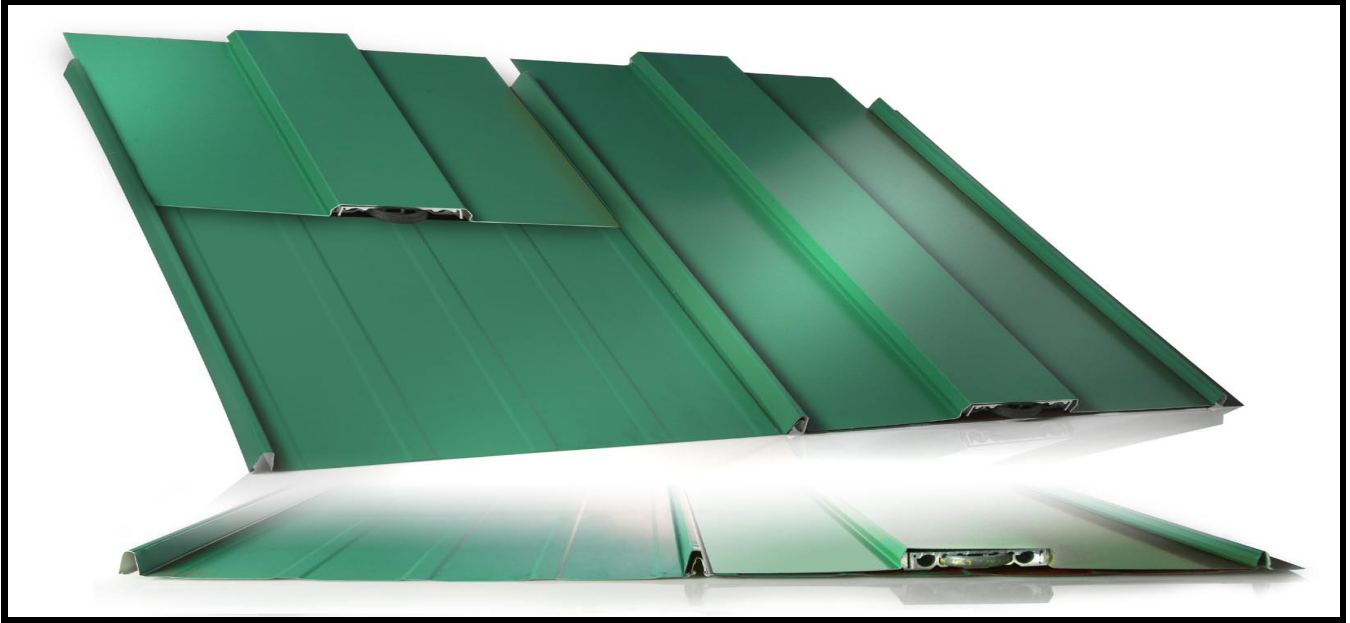

RETRO ZONE

Retro Zone Heat Panel

Retrofitting an existing metal roof with heat panels couldn't be easier with the Retro Panel's simple design. New heated panels are laid on top of the old metal roof. Colors can be matched to your existing roof. The aluminum alloy panel surrounds the available heat source; the top, bottom and sides are in direct contact with the heat source at all times.

Gutterglove[®]
Gutter Guard